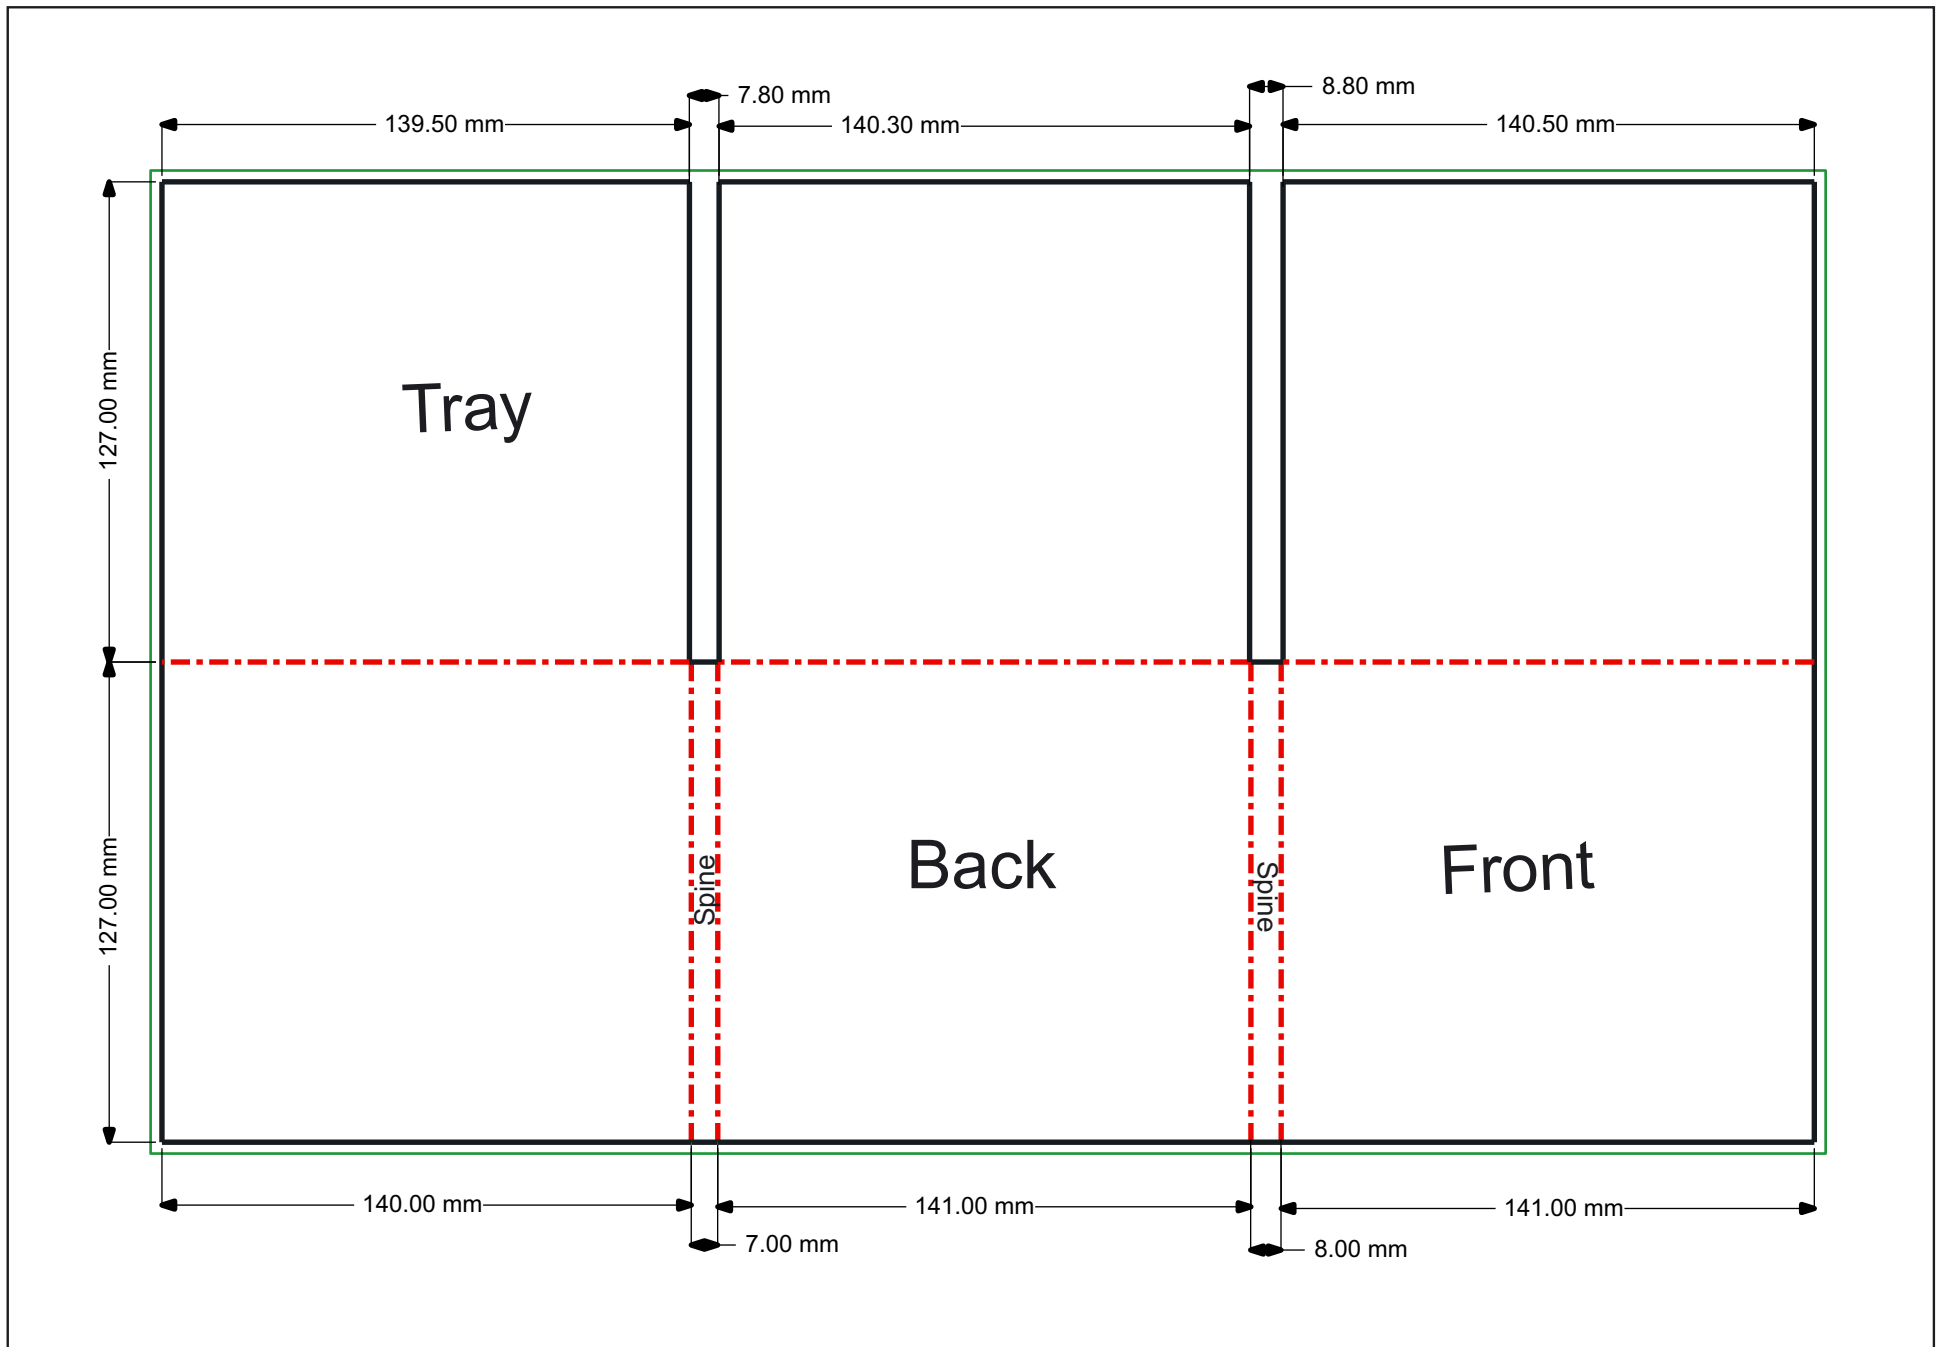

Size open: 437x254 mm
 Size closed: 141x127 mm
 Print: Oset
 Content: 120 mm CD
 Material: 300g oset coated paper
 Total cuts (m): 1.89
 Total creases (m): 0.93
 Comment: Manual packaging

Size open: 437x254 mm
 Size closed: 141x127 mm
 Print: Oset
 Content: 120 mm CD
 Material: 300g oset coated paper
 Total cuts (m): 1.89
 Total creases (m): 0.93
 Comment: Manual packaging